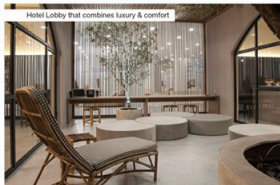

SPECIALISTS IN CONTRACT PROJECTS