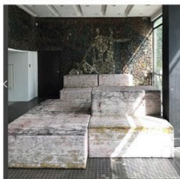

Museum of Modern Art / Warsaw