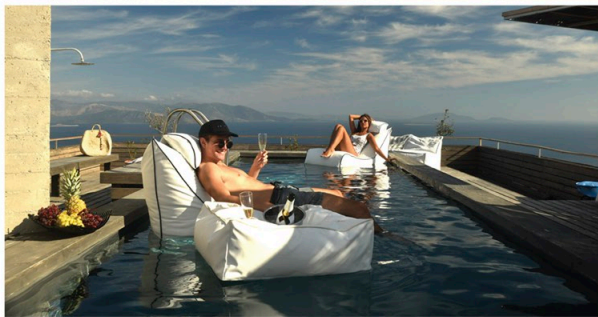

Travel

Dimensions: 70x85x90 | 70x100x80

A comfortable bean bag seat in two dimensions so you can choose the perfect fit for your interior or exterior!

Stool

Dimensions: 40x40x45 | 50x50x45 | 35x70x45 | 45x90x45 | 50x100x45 | 35x45 | 40x45 | 50x45

The all time great round, square or parallelogram stool that is available in many dimensions so you can choose the one that fits your unique and personal needs!

MUSEUMS

Bean Bag Creation as Art

Poufomania with a fulfilled look upon the world, happily invests in the Modern Art Productions and contributes to the Greek Art Production export worldwide through our constructive capabilities.