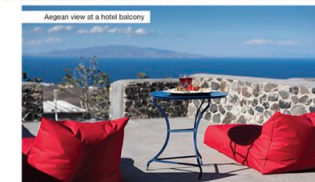

SPECIALISTS IN CONTRACT PROJECTS