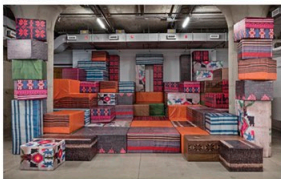

Moca / Toronto