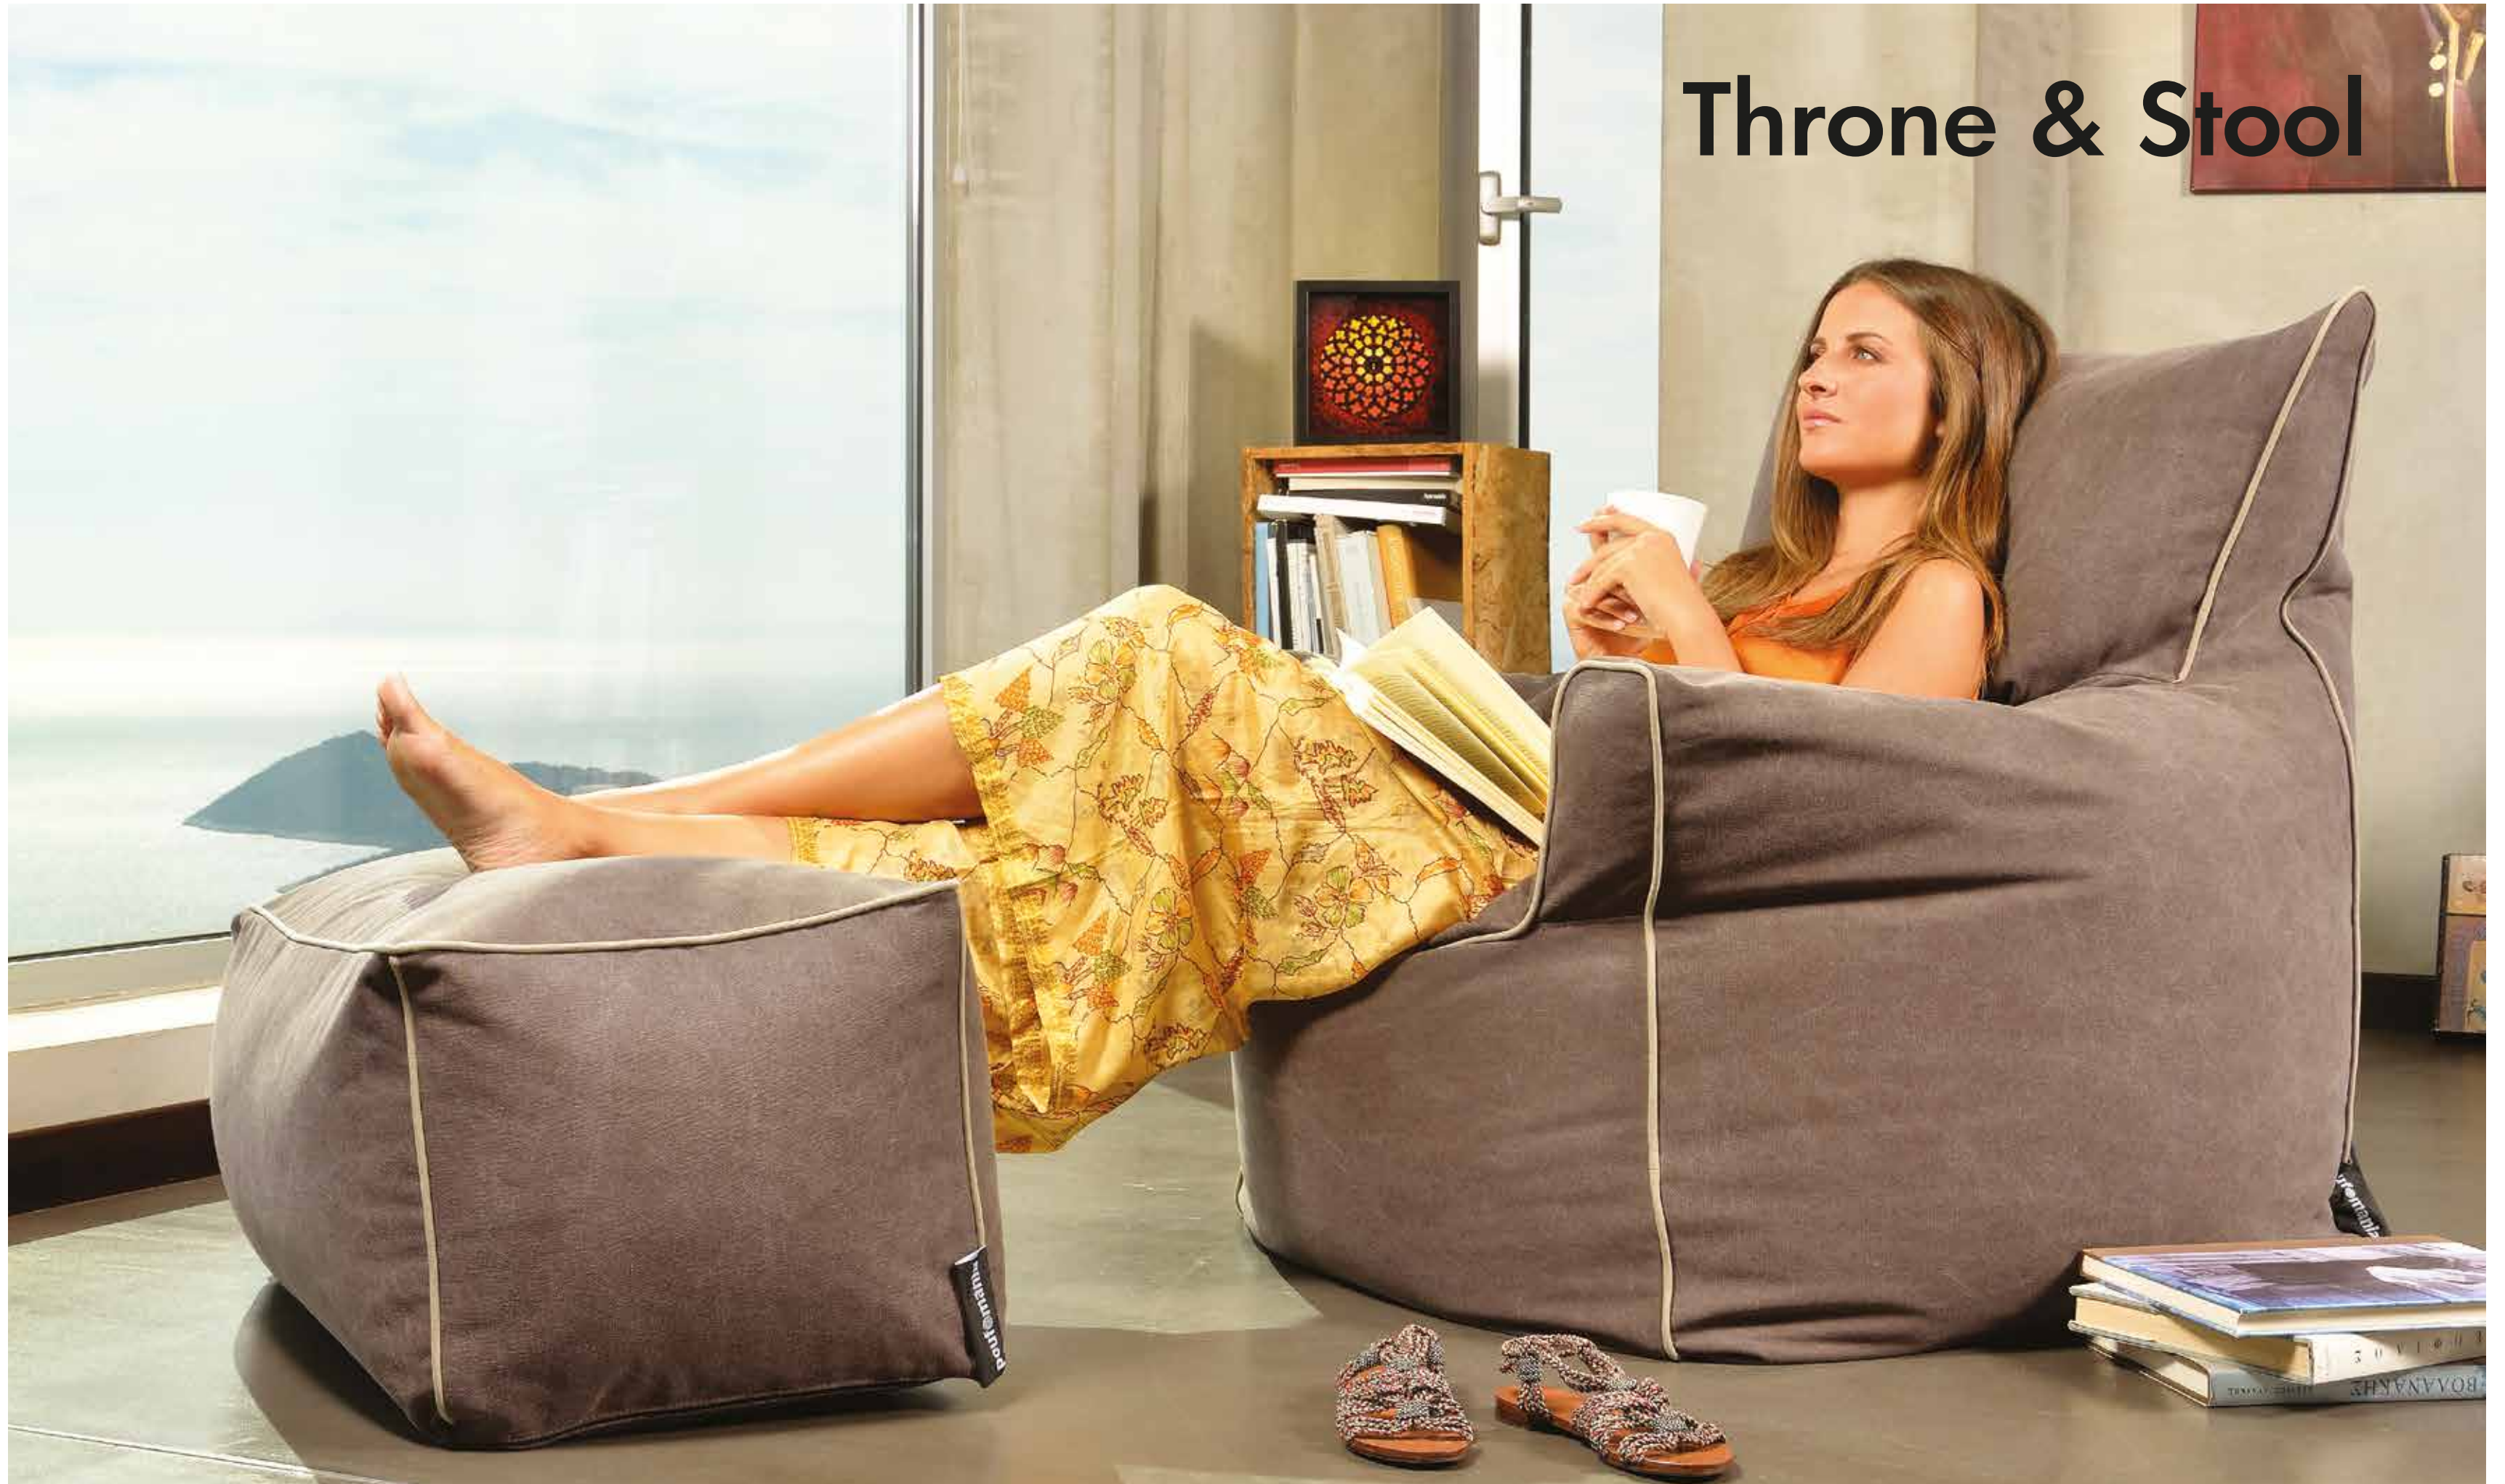

Classic
Ø145

Throne & Stool