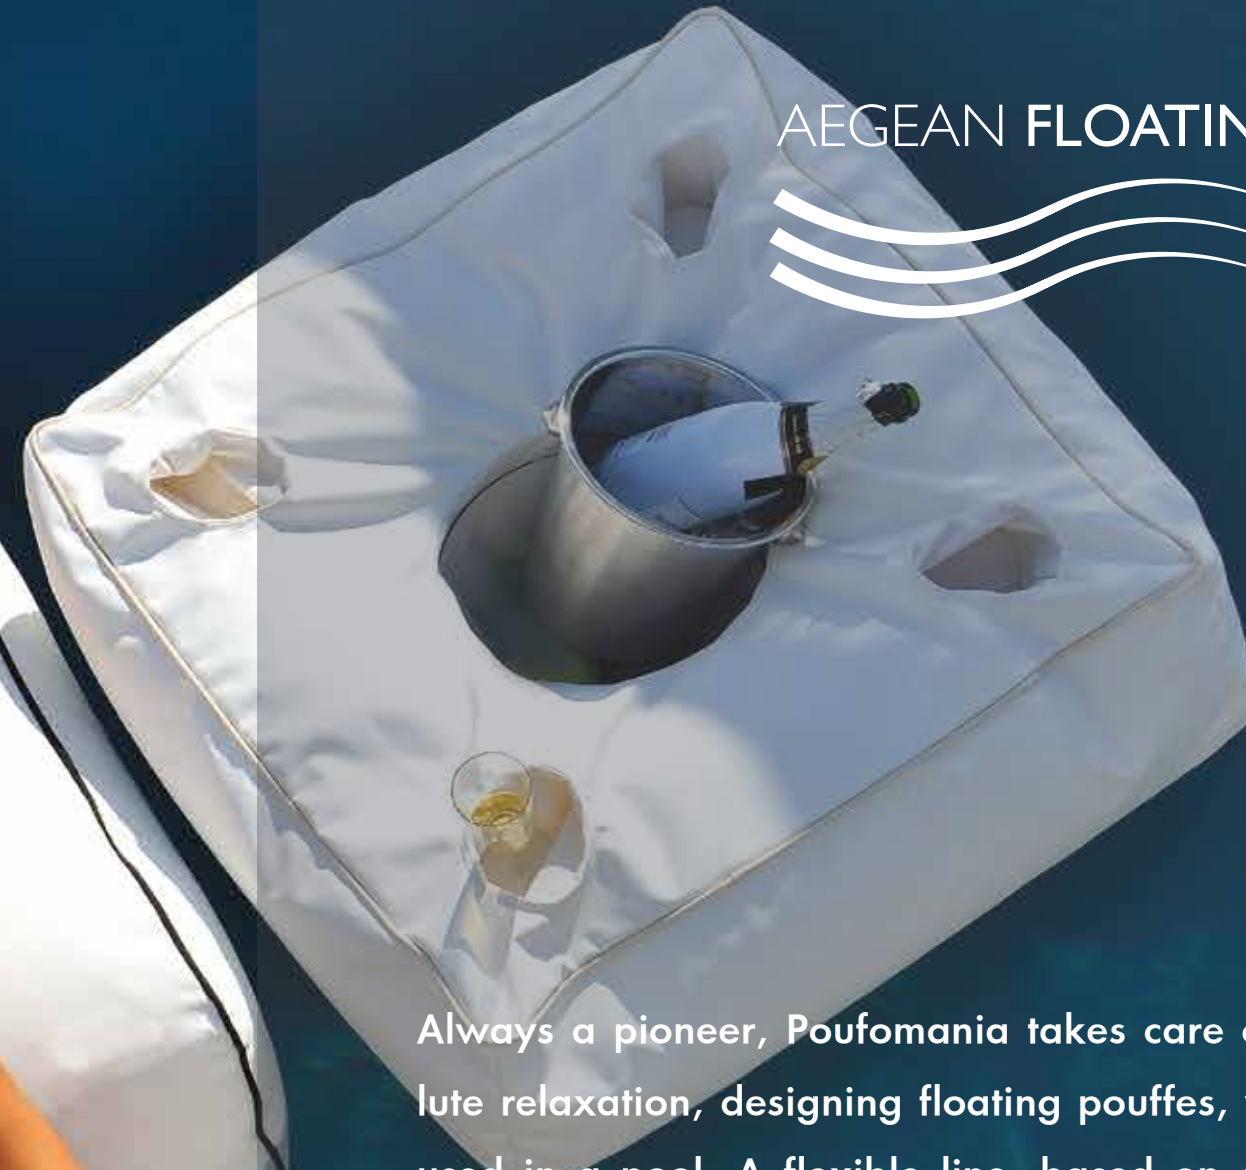

pouf mania®

Bean bags being

Contents

AEGEAN FLOATING	4
SUNSET	12
COMFORT	16
PETS	36
STOOLS	37
DIMENSIONS	38
FABRICS GUIDE	41

Innovation

AEGEAN FLOATING

Always a pioneer, Poufomania takes care of your absolute relaxation, designing floating pouffes, which can be used in a pool. A flexible line, based on an innovative manufacturing technique, is offering the ideal choice both for residences and hotels.

AEGEAN FLOATING

Como

110x70x75/25cm

65x65/27cm

160x150x80/30cm

120x90x80/30cm

180x70x80/30cm

AEGEAN FLOATING

SUNSET 140

120x90x90/30cm

135x68x65/30cm

SUNSET 120

Comfort means lifestyle

Their special and ergonomic design, allows the Comfort Line pouffes to be the stars in every decorative composition and in every space –personal, professional, exterior, interior, even on a boat. After all, relaxation and design excellence know no limits...