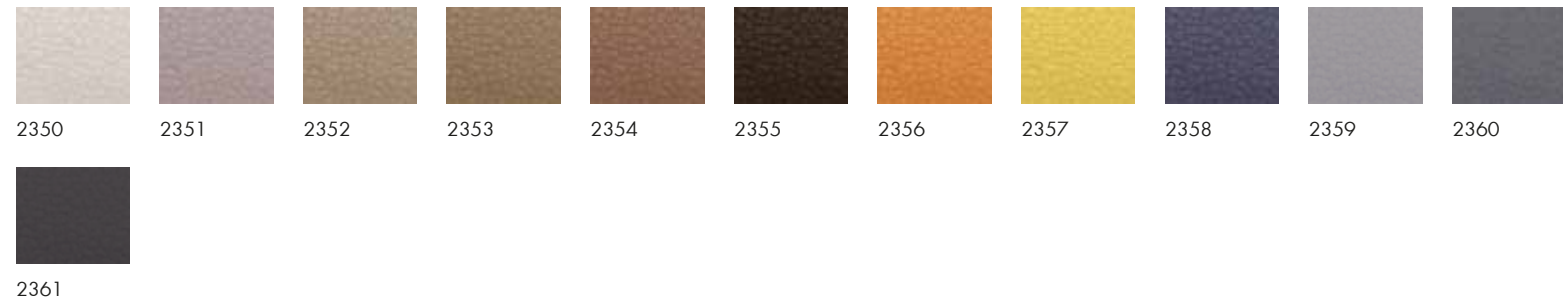

MAROCCO

Cover:
• 100% PES • Seam slippage resistance • Abrasion resistance • Limited absorption of liquid spills • Easy cleaning
Care:
The outer cover is washable at low temperature (max 30°C). Do not tumble dry.