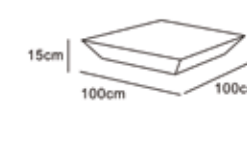

Stool 40x80x45

Stool 45x45x45

Stool 45x90x45

Stool 50x50x45

Stool 35x105x45

Stool 50x100x45

Pets

pet 50x50/8

pet 50x50/30

pet 75x75/10

pet 75x75/35

pet 100x100/15

pet 100x100/45

FABRICS GUIDE

INDOOR

- DENIM
- FLORIDA
- HAMILTON
- MAROCO
- NORDIC
- TUNIS