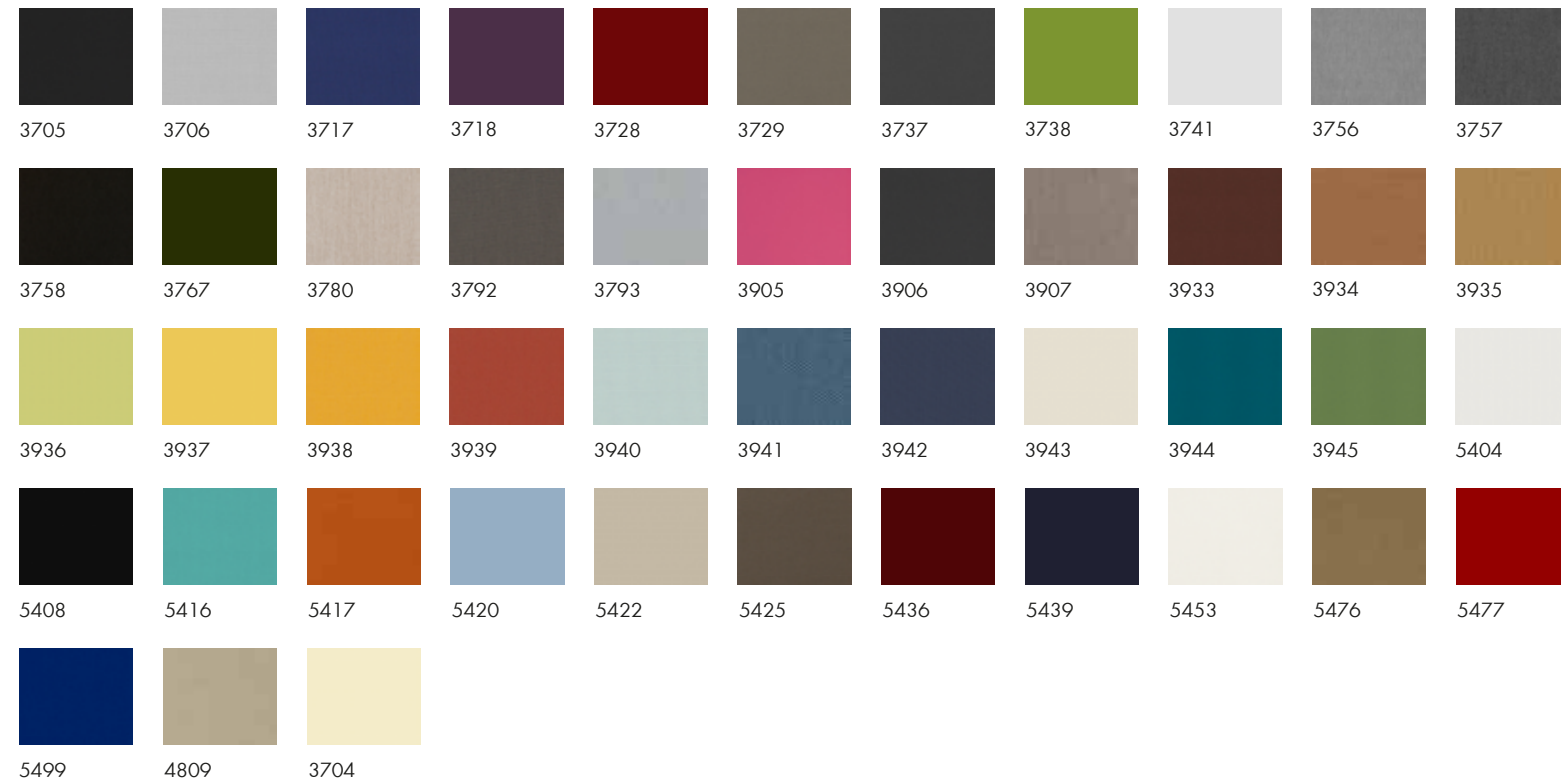

SUNBRELLA

Cover:

- 100% Sunbrella Acrylic • UV Resistant note 7-8 • Water – Repellent • Stain proof • Breathable • Mold Resistant • Chlorine resistant • 5 years Guarantee

Care:

The outer cover is washable at low temperature (max 30°C)