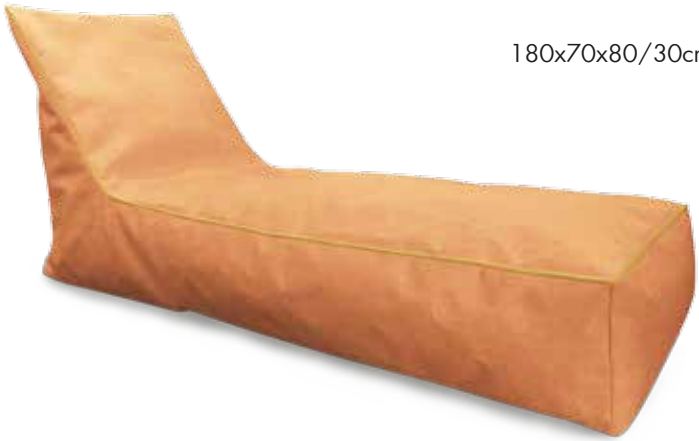

Bingo

135x68x65/35cm

Design makes the difference

SUNSET
by Sotiris Lazou

In the absolute summer mood, where the need to be relaxed and carefree comes first, the Sunset Line pouffes –designed by award-winning designer Sotiris Lazou– find their place on the beaches, the decks and the pool bars. Using particular standards fabrics, they offer smart and practical designer details, such as magazine storage pockets.

SUNSET 140

120x90x90/30cm

135x68x65/30cm

SUNSET 120

Comfort means lifestyle

Their special and ergonomic design, allows the Comfort Line pouffes to be the stars in every decorative composition and in every space –personal, professional, exterior, interior, even on a boat. After all, relaxation and design excellence know no limits...

Cookie

115x70x30/35cm

115x70x30/35cm

Bingo

BINGO double
160x150x80/30cm

180x70x80/30cm

120x90x80/30cm

150x50x30cm

90x50x30cm

70x50x30cm

Bingo

BINGO double
160x150x80/30cm

Relax

100x70x75/25cm

Funky 3seat sofa

Funky