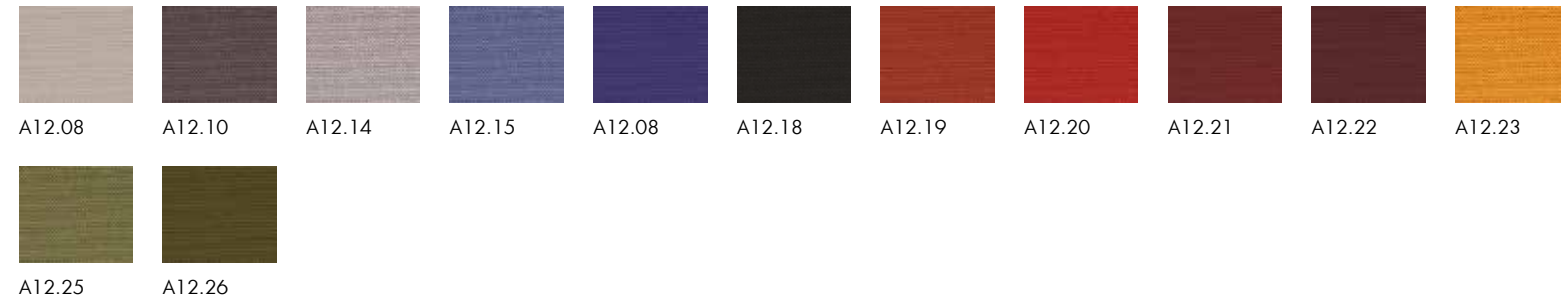

SUNBRELLA

Cover:

- 100% Sunbrella Acrylic • UV Resistant note 7-8 • Water – Repellent • Stain proof • Breathable • Mold Resistant • Chlorine resistant • 5 years Guarantee

Care:

The outer cover is washable at low temperature (max 30°C)